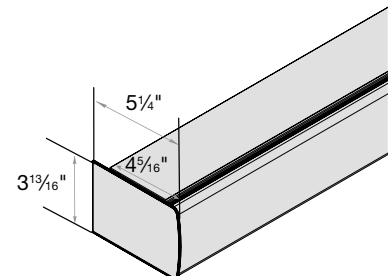

Medium Round Cassette Valance
1 3/4" Minimum Inside Mount

Large/Dual Round Cassette Valance
1 3/4" Minimum Inside Mount

No Valance*
3/4" Minimum Inside/Side Mount

No Valance*
4 1/8" Minimum Inside/Top Mount