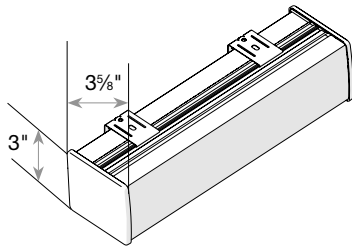

Size Considerations

EasyTouch Cordless Lift: Mounting Depth Illustrations

The following diagrams illustrate the mounting depth requirements for shades mounted inside window casements.

Small Square Cassette Valance
1 3/8" Minimum Inside Mount