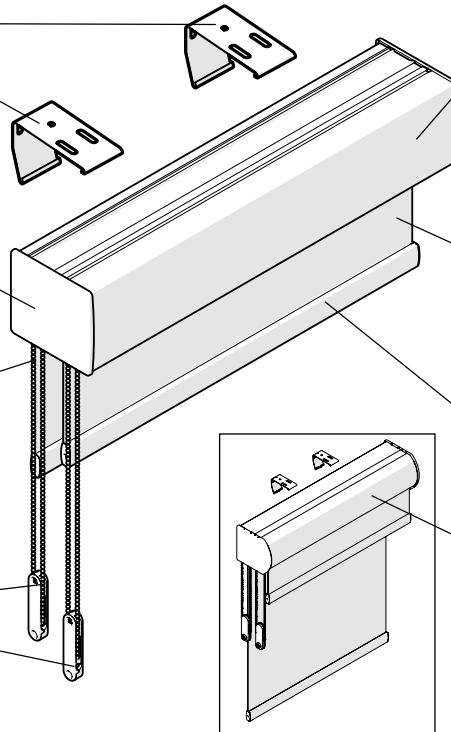

Square Cassette Valance (optional)

- Fabric wrapped aluminum square cassette presents a sleek modern design
- Shade is assembled in the aluminum cassette valance, one piece installation with brackets
- Square end caps color coordinated to fabric
- Order Large with Dual Shade