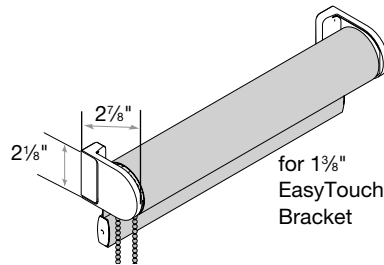

No Valance*
3/4" Minimum Inside/Side Mount