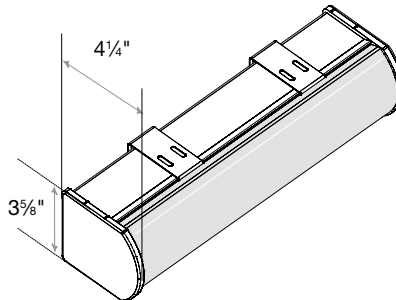

Small Square Cassette Valance
1 3/8" Minimum Inside Mount

Medium Square Cassette Valance
1 3/4" Minimum Inside Mount

Large Square Cassette Valance
1 3/4" Minimum Inside Mount

Small Round Cassette Valance
1 3/8" Minimum Inside Mount