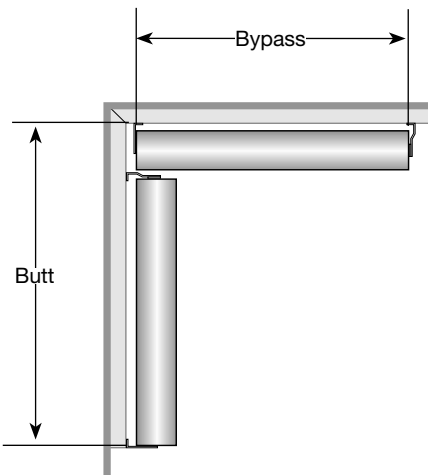

Measuring Information

Mounting on a Wall or Molding

Measure the width of each window from the corner on the mounting surface (molding or wall) to the point you would like to cover.