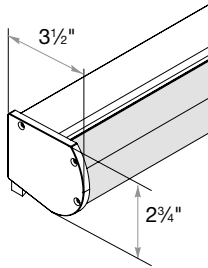

Options

Cordless Lift: Mounting Depth Illustrations

Small Cassette Valance
1 1/2" Minimum
Inside Mount