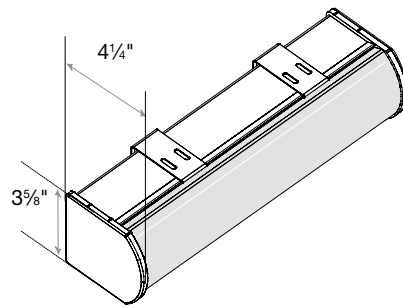

Medium Round Cassette Valance
1 3/4" Minimum Inside Mount