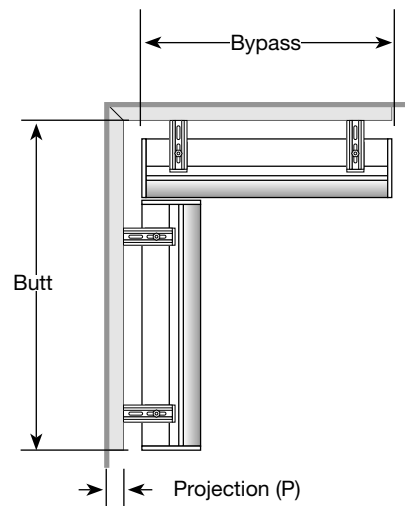

Mounting Above the Molding

Measure the width of each window from the corner on the mounting surface to the point you would like to cover.

Projection measurement is the distance needed to clear any molding or obstructions that the shade will be mounted above.

NOTE: The projection (P) distance is needed to correctly calculate deductions for installations where the shades will use shims or projection brackets to clear molding. All projection distances must match for correct deductions to be calculated.