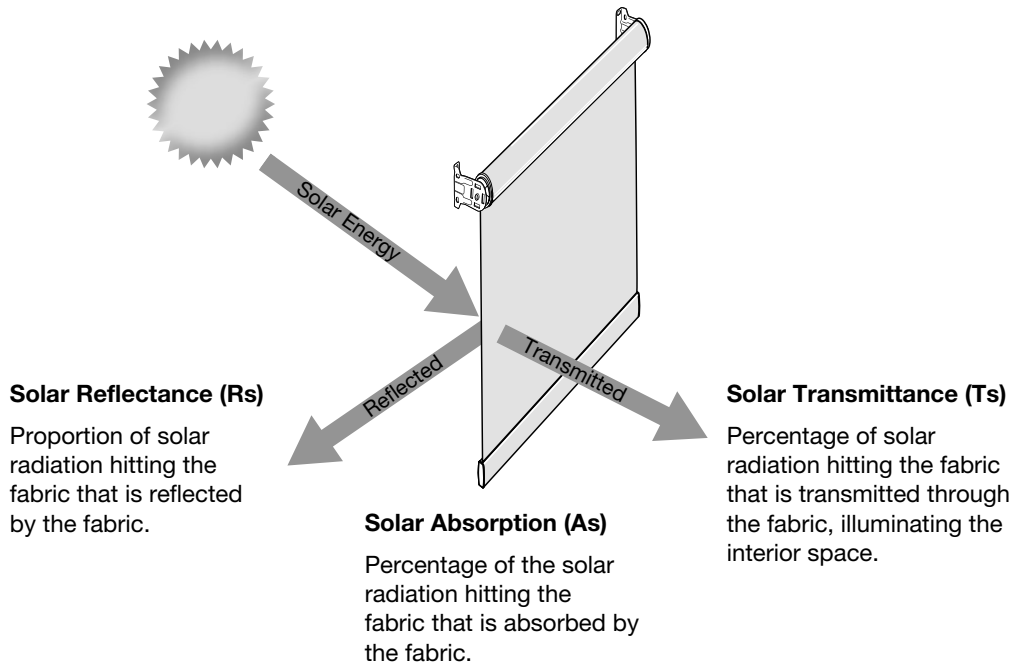

Features

Solar and Roller Shades

Maintain an Outward View

- Filter and diffuse light while maintaining an outward view
- In general, the higher the openness factor and darker the fabric, the clearer the view

Manage Glare

- Minimize glare on televisions and home office computers
- The darker the fabric color, the better the glare control and the better the view to the outside

Block Damaging UV Rays

- The amount of UV ray blockage is the inverse of a fabric's openness factor (e.g., a fabric with 10% openness blocks 90% of UV rays)
- Protect your furniture, carpets, artwork, etc., from fading due to harmful UV rays

Reduce the Temperature

- Fabrics reduce heat transmittance, keeping rooms cooler and increasing the comfort level in the home
- The lighter the fabric color, the better the temperature control

NOTE: Solar shades do not offer nighttime privacy; lighted interiors allow inward visibility. If complete privacy is desired, a dual shade or secondary treatment is necessary.

Solar Optical Properties

When solar radiation reaches the shading fabric it is either reflected, absorbed, or transmitted. The sum of these values equals 100% of the solar energy hitting the fabric.

Fabric Certifications

GREENGUARD Indoor Air Quality Certified®

Fabrics: Many Bali® fabrics have been certified by GREENGUARD Environmental Institute (GEI) to be low chemical- and particle-emitting fabrics, which provides a healthier indoor air quality. The process used for certification complies with established indoor air quality standards and is performed by a third party lab. Please see baliblinds.com for more information.

Cradle to Cradle Certified Design: Cradle to Cradle certification aims to transform all industries through ecologically intelligent design. That means the certified textiles are globally recognized to be safer and more sustainable.

Oeko-Tex® Standard 100 certifies that our fabrics are free of halogen, lead, formaldehyde, allergenic dyes, pesticides, phenols, and heavy metals, and meets all VOC content limits.

GREENGUARD Indoor Air Quality Certified is a registered trademark of the GREENGUARD Environmental Institute.

Oeko-Tex is a registered trademark of the Oeko-Tex Association.