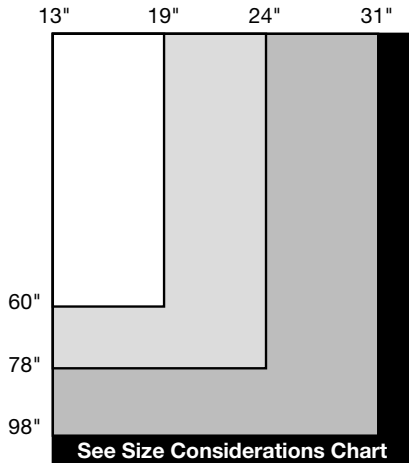

Size Considerations

Maximum Shade Size

Cordless Lift Shade Maximum Size

If Shade Width Is at Least (inches)	Maximum Height of Shade (inches)
13 but less than or equal to 19	60
19½ but less than or equal to 24	78
24½ but less than or equal to 31	98
For shades greater than 31", see size considerations charts	