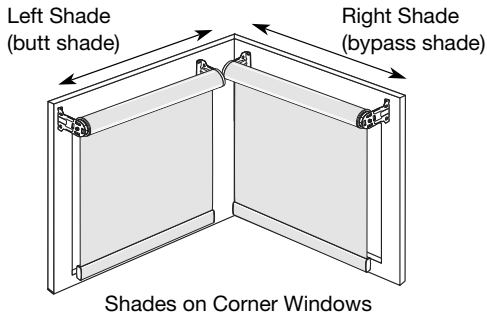

Options

Corner Windows

- **No charge**
- Made as individual shades
- Each shade has its own control; we recommend opposite corners
- Indicate for each shade whether left or right, and butt or bypass
- Bypass shade is mounted into the corner; butt shade is butted to the other shade
- Manufacturer takes appropriate deductions for proper fit; **DO NOT** order as a corner shade if you do not want manufacturer to take deductions
- Valances create larger gap between shades
- Not available with side channels