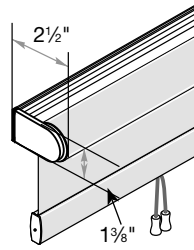

Flat Valance
2 15/16" Minimum Inside Mount
(return can be trimmed)

Options

Cordless Lift: Mounting Depth Illustrations

Small Cassette Valance
1 1/2" Minimum
Inside Mount

Medium Cassette Valance
1 3/4" Minimum
Inside Mount