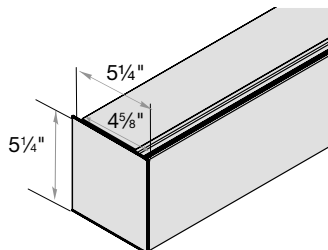

Large Round Cassette Valance
1 3/4" Minimum Inside Mount

Contour Valance
3 1/2" Minimum Inside Mount
(return can be trimmed)

No Valance*
3/4" Minimum Inside/Side Mount

No Valance*
Minimum Inside/Top Mount is
equal to 1/2 the roll diameter, plus 1 1/2"