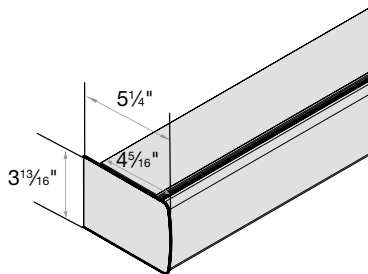

Contour Valance
3 1/2" Minimum Inside Mount
(return can be trimmed)