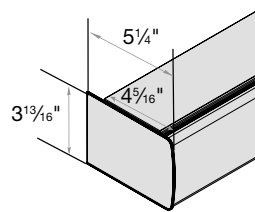

Contour Valance
3 1/2" Minimum
Inside Mount
(return can be trimmed)