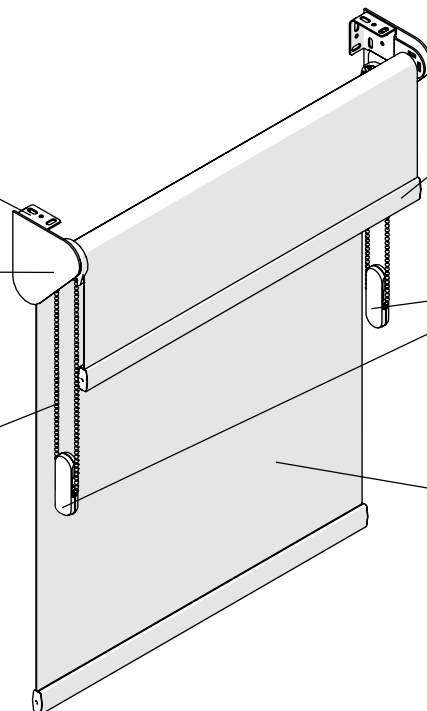

Hem Bar

- Front of hem bar—fabric covered
- Back of hem bar—color coordinated to shade fabric

Chain Guide

- Holds chain taut for enhanced safety in homes with children or pets
- Chain guide must be installed for operation
- Colors are selectable (Clear or White)

Shade Fabric

- Roller and solar styles ranging from light and dark colored solids to beautiful jacquard weaves
- Solar fabric ranges from 1% to 12% openness