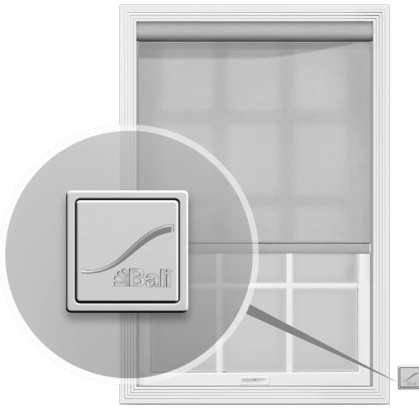

Inside Mount Light Gap
(Refer to light gap chart.)

Continuous Loop Lift (U.S. ONLY)

- **No charge**
- Spring idle end standard; stationary idle end available
- Beaded chain and clutch system makes raising and lowering shade easy
- Bead chain length is approximately $\frac{7}{8}$ of the length of shade; customer can request a longer chain length at time of order
- Four clutch sizes depending on shade size
- Beaded chain remains at same length, regardless of shade position
- Color coordinated plastic bead chains and stainless steel bead chains are available (colors include: Black, Brown, Gray, Stainless Steel, Vanilla, and White)
- Safety chain guide provides the ability to keep the chain out of the reach of children and pets to enhance safety
NOTE: Chain guide must be installed to operate shade.
- Choose left or right chain location
- Optional fabric wrapped square or round cassette valance, contour valance, flat valance or wood cornice
- Outside mount is recommended for maximum light control

Inside Mount Light Gap
(Refer to light gap chart.)

Options

Motorized Lift

- See motorization product information guide for additional options, sizing, and pricing
- Allows for easy operation of hard-to-reach or large window coverings
- Efficiently manages energy (heat gain and loss)
- Motorized lift shades are cordless lift and are a safer choice for homes with children or pets
- Low-voltage motorization requires no costly electrical hard-wiring
- Available with multiple power source options and various control types
- Line voltage for light commercial application must be installed by a certified electrician
- Hold down brackets not available
- Available with standard or reverse roll; cassette only available with standard roll
- Optional fabric wrapped square or round cassette valance, contour valance, flat valance or wood cornice
- Motor located on the left or right side; standard on the right