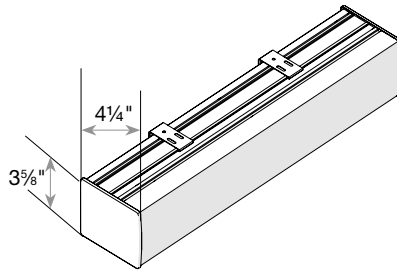

Medium Square Cassette Valance
1 3/4" Minimum Inside Mount