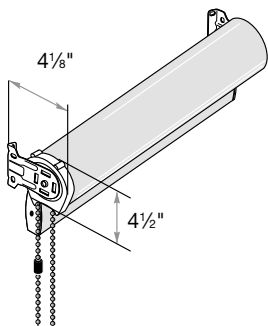

No Valance*
3/4" Minimum Inside/Side Mount