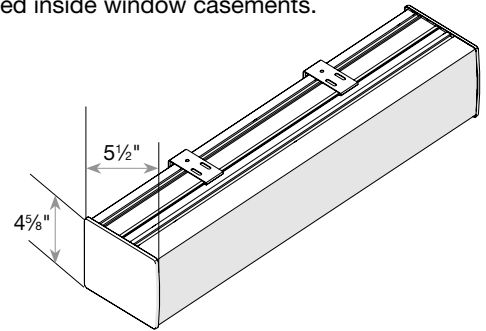

Large Square Cassette Valance
1 3/4" Minimum Inside Mount