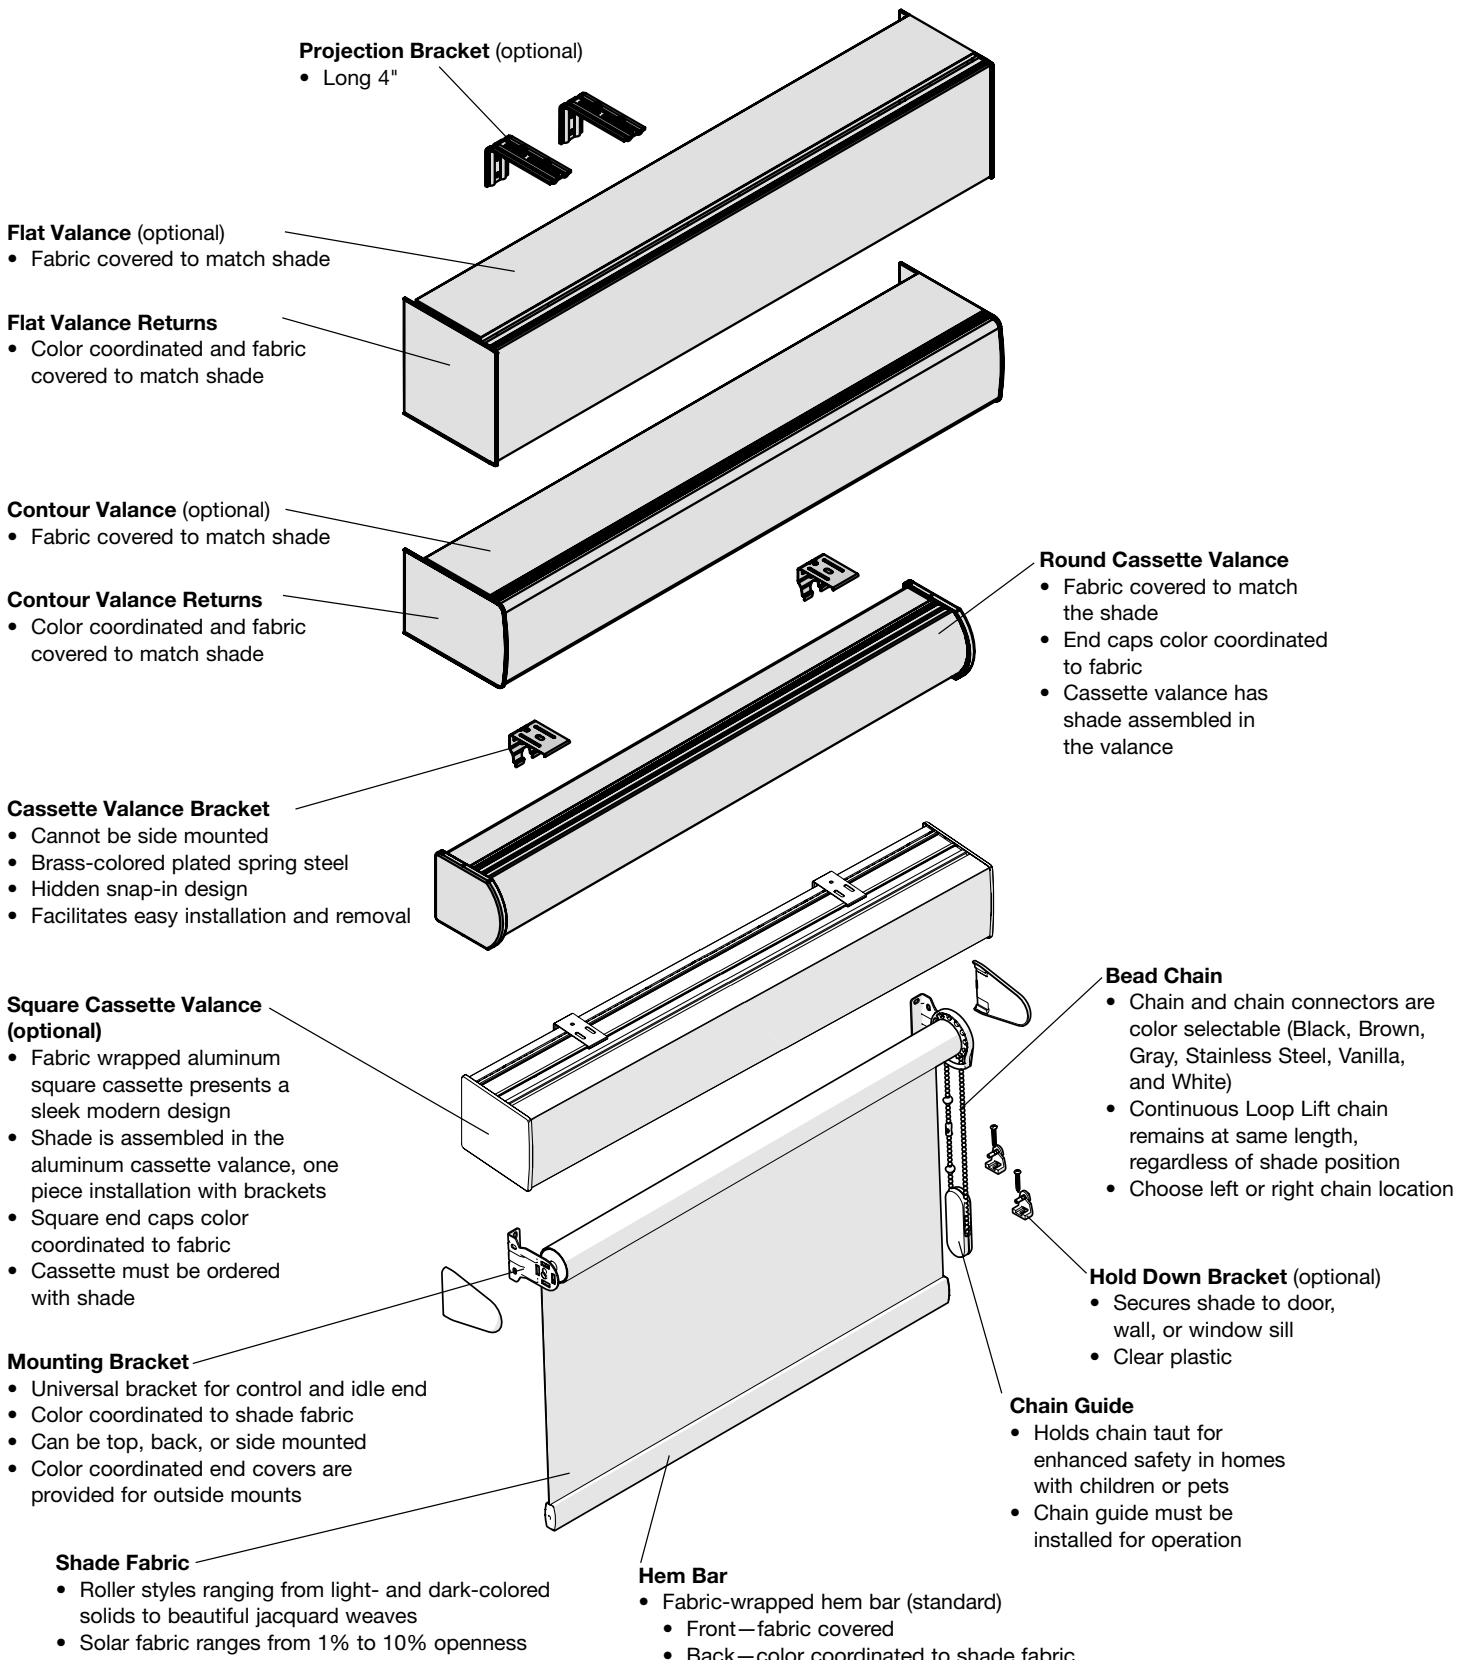

General Information

Continuous Loop Lift Shade Product Detail (U.S. ONLY)

General Information

Enclosed Loop Dual Shade Product Detail (Canada ONLY)

Dual Shade Shown with Square Cassette Valance

Cassette Valance Brackets

- Shade cannot be side mounted
- Hidden snap-in design
- Facilitates easy installation and removal of shade

End Cover for Cassette Valance

- Conceals and coordinates bracket hardware
- Five colors: Black, Brown, Gray, Vanilla, and White
- Color coordination is matched to front shade

Beaded Chains

- Stainless steel chain is available
- Chains can be the same side or opposite sides of front and back shade

Chain Guide

- Holds chain taut for enhanced safety in homes with children or pets
- Chain guide must be installed for operation
- Colors are selectable (clear or white)

Square Cassette Valance (optional)

- Fabric wrapped aluminum square cassette presents a sleek modern design
- Shade is assembled in the aluminum cassette valance, one piece installation with brackets
- Square end caps color coordinated to fabric
- Order Large with Dual Shade

Shade Fabric

- Roller and solar styles ranging from light- and dark-colored solids to beautiful jacquard weaves
- Solar fabric ranges from 1% to 12% openness

Hem Bar

- Front of hem bar—fabric covered
- Back of hem bar—color coordinated to shade fabric

Round Cassette Valance (optional)

- Cassette valance, curved aluminum and fabric wrapped with shade fabric
- Shade is assembled in the aluminum cassette valance, one piece installation with brackets
- End caps color coordinated to fabric
- Order Large with Dual Shade

Dual Shade Shown without Cassette Valance

Dual Shade Bracket (without cassette valance)

- Side, ceiling, or back mount
- Color coordinated to shade fabric

Bracket Cover (without cassette valance)

- Conceals and coordinates bracket hardware
- Four colors: Black, Gray, Vanilla, and White
- Color coordination is matched to front shade

Beaded Chains

- Stainless steel chain is available
- Chains can be the same side or opposite sides of front and back shade

Hem Bar

- Front of hem bar—fabric covered
- Back of hem bar—color coordinated to shade fabric

Shade Fabric

- Roller and solar styles ranging from light and dark colored solids to beautiful jacquard weaves
- Solar fabric ranges from 1% to 12% openness

Enclosed Loop Cover

- Colors are selectable for front or back shade (White, Cream, Gray)

Control Lengths for Enclosed Loop Lift Cover

Finished Shade Height (inches)	Enclosed Loop Cover Length (inches)
up to 36	18
36½ - 48	24
48½ - 60	36
61½ - 72	48
72½ - 84	60

Finished Shade Height (inches)	Enclosed Loop Cover Length (inches)
84½ - 96	72
96½ - 108	84
108½ - 120	96
120½ - 144	108

NOTE: Enclosed Loop Cover in relation to the final shade length will vary between +/- 3 to 6 in. based on size of shade.