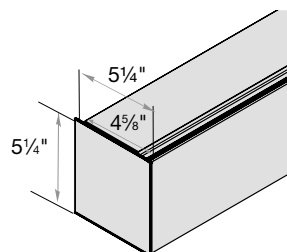

Flat Valance
2 15/16" Minimum Inside Mount
(return can be trimmed)