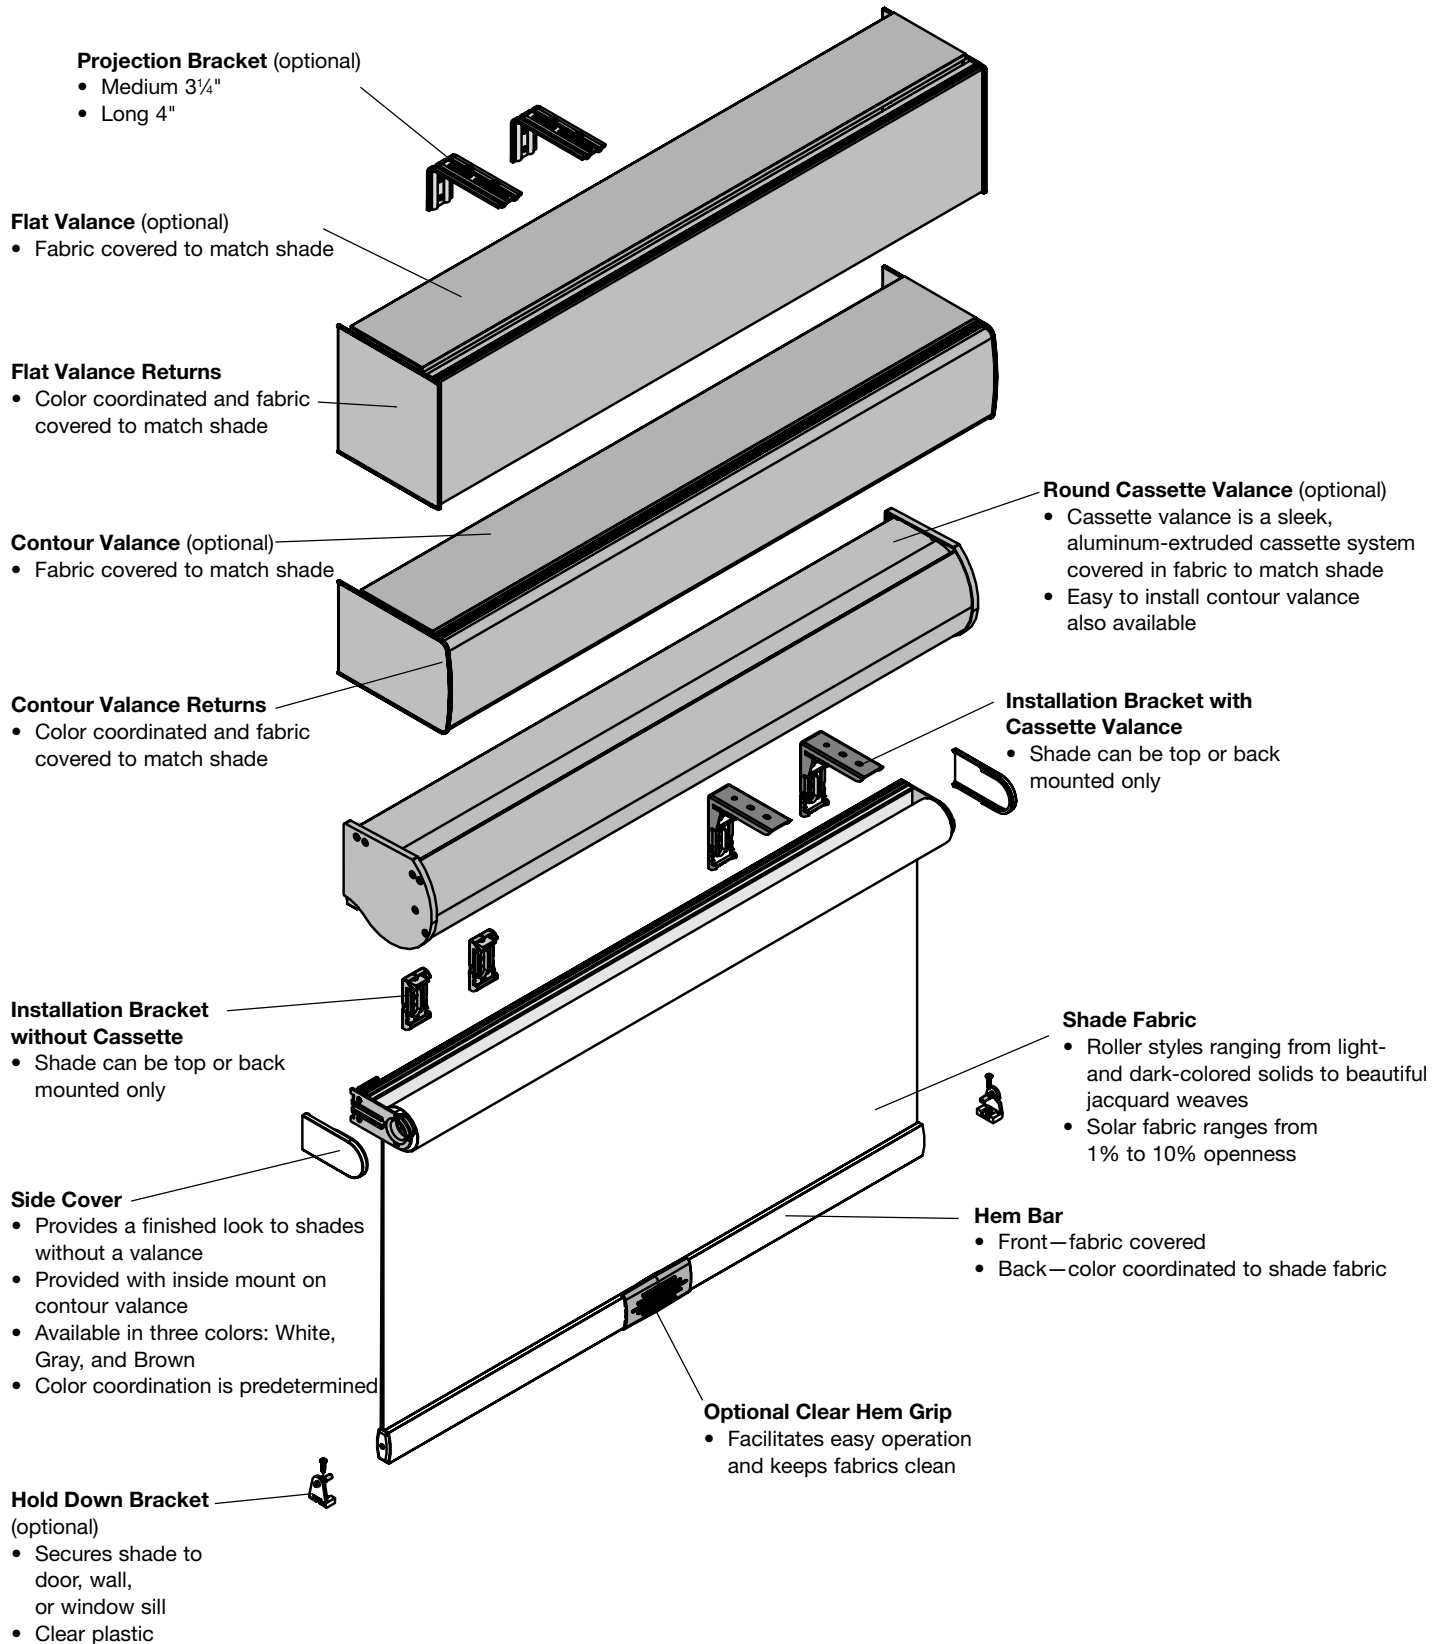

General Information

Cordless Lift Shade Product Detail

NOTE: Cordless lift shades should only be used on windows where consumers can comfortably raise and lower the shade with their hand and have easy access. Very high or hard-to-reach should use Enclosed Loop Lift, Continuous Loop Lift, or motorized lift shades, rather than cordless lift.