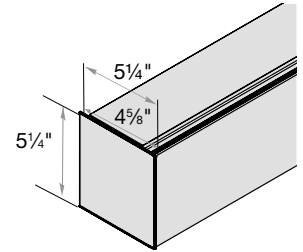

Flat Valance
2 15/16" Minimum Inside Mount
(return can be trimmed)

*Largest possible measurement given will vary per fabric and window dimensions.

Shade Options (for surcharges and pricing refer to price charts)

The following is a list of options for roller and solar shades. Options available with select styles and colors. Limitations are based on shade width and height. See detailed descriptions on the following pages.

Control Type Options:

For surcharge, see price charts

- Continuous Loop Lift (U.S. ONLY)
- Enclosed Loop Lift (Canada ONLY)
- EasyTouch Cordless Lift
- Cordless lift
- Motorized lift (see motorization price charts)

Shade Options—No Charge

- Chain color (Black, Brown, Gray, Stainless Steel, Vanilla, and White)
- Chain guide color (Black, Brown, Gray, Vanilla, and White)
- Bay and corner windows
- Chain and Enclosed Loop Cover length depend on finished shade height. Customer can request a longer Enclosed Loop Cover or chain at time of order
- Chain location

Shade Options—No Charge

- Fabric turned 90° (width for height)
- Hold down brackets
- Projection brackets 3 1/4" and 4"
- Reverse roll
- Returns for contour valance
- Returns for flat valance
- Reverse fabric
- Cassette valance inserts (different than shade)
- Cordless lift: cord ring, clear hem grip

Shade Options—Surcharge

- Contour valance
- Fabric-Wrapped Square or Round Cassette Valance
- Dual Shade (U.S. ONLY) or Enclosed Loop Dual Shade (Canada ONLY)
- Flat valance
- Wood cornice and valance (see cornice and valance price charts)