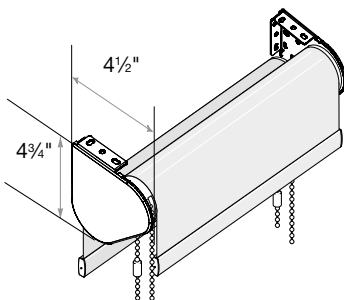

Dual Shade—No Cassette Valance
2" Minimum Inside/Top Mount
3/4" Minimum Inside/Side Mount