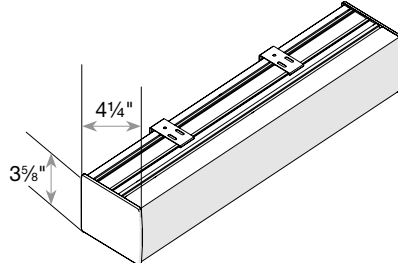

Medium Square Cassette Valance
1 3/4" Minimum Inside Mount