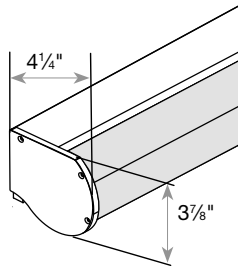

Medium Cassette Valance
1 3/4" Minimum
Inside Mount