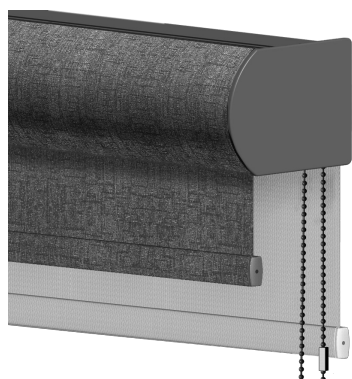

Options

Dual Shades (U.S. ONLY) or Enclosed Loop Dual Shades (Canada ONLY)

Dual Shade with Large Cassette Valance

For surcharge, see price charts

Dual shades create versatile light control and privacy levels for any interior. The dual shade design integrates any two fabrics from the solar and roller collections, which can be independently lowered or raised as needed.

Combine the sheer, light-filtering, room-darkening, or blackout fabrics of your choice. Raise or lower each shade independently depending on time of day or need for privacy. Add a roller shade fabric to complement the room décor.

- Features the same Continuous Loop (U.S. ONLY), Enclosed Loop (Canada ONLY), and Motorized Lift operation as our roller and solar shades
- Select fabrics available in sliding panels and vertical collections for whole-décor coordination

Recommendations

- Use the back shade or shade closest to the window for light regulation (recommended: solar, sheer, and blackout fabrics)
- For the front shade, select roller fabrics to match the room décor and maintain privacy
- Outside mount is recommended for maximum light control
- All Dual Shades can be Continuous Loop Lift (U.S. only), Enclosed Loop Lift (Canada only), or low-voltage Motorized Lift
- Only stainless steel chains are available in Canada; stainless steel and color-coordinated bead chains are available in the US in Black, Brown, and White
- Dual Shades can be configured with the large square or round fabric wrapped cassette, 7½" Noble and Regal wood cornices
- 5½" Noble and Regal wood cornices are available only when dual shade has no cassette with inside mount and cornices are outside mount
- Curved, classic, and symphony valances are not available
- EasyTouch Cordless Lift and Cordless Lift systems are not available
- Contour valance and flat valance are not available
- Hold down brackets are not recommended for dual shades
- For motorized lift shades, the multi-channel remote control is recommended

Shade Configuration without Cassette Valance

- Front shade (closest to room) is always a reverse roll, providing a consistent, even look to the shade
- The back dual shade (shade closest to the window) can be a standard roll or reverse roll
- The front and back shade beaded chain can be positioned either left or right pull

Shade Configuration with Cassette Valance

- Because two shades must fit into a single cassette valance, the dual shade requires the large cassette valance; small and medium cassette valances are not available
- The fabric for the fabric-wrapped cassette valance is selectable, either front or back shade fabric
- Front and back shades are standard roll
- The front and back shade beaded chain can be positioned either left or right pull