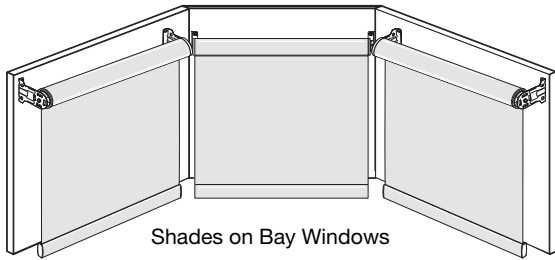

Options

Bay Windows

- **No charge**
- Made as individual shades
- Each section will have its own control
- Manufacturer will take appropriate deductions for proper fit; **DO NOT** order as a bay window shade if you do not want manufacturer to take deductions
- Not available with side channels
- **Valances will create a larger gap between shades**