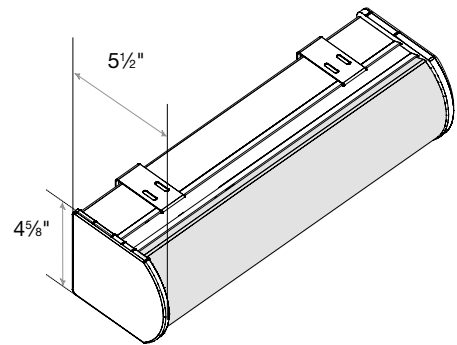

Medium Square Cassette Valance
1 3/4" Minimum Inside Mount

Large Square Cassette Valance
1 3/4" Minimum Inside Mount

Small Round Cassette Valance
1 3/8" Minimum Inside Mount

Medium Round Cassette Valance
1 3/4" Minimum Inside Mount