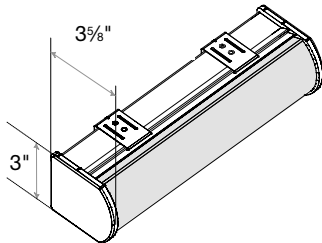

Small Square Cassette Valance
1 3/8" Minimum Inside Mount

Medium Square Cassette Valance
1 3/4" Minimum Inside Mount

Large Square Cassette Valance
1 3/4" Minimum Inside Mount

Small Round Cassette Valance
1 3/8" Minimum Inside Mount