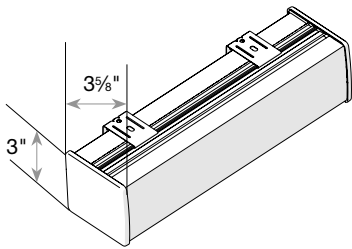

Size Considerations

Enclosed Loop, Continuous Loop, Motorized Lift, Dual Shade, and Enclosed Loop Dual Shade: Mounting Depth Illustrations

The following diagrams illustrate the mounting depth requirements for shades mounted inside window casements.

Small Square Cassette Valance
1 3/8" Minimum Inside Mount