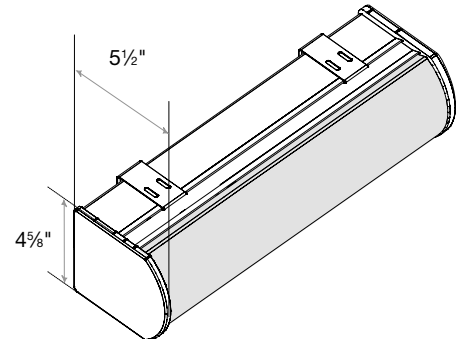

Large/Dual Round Cassette Valance
1 3/4" Minimum Inside Mount