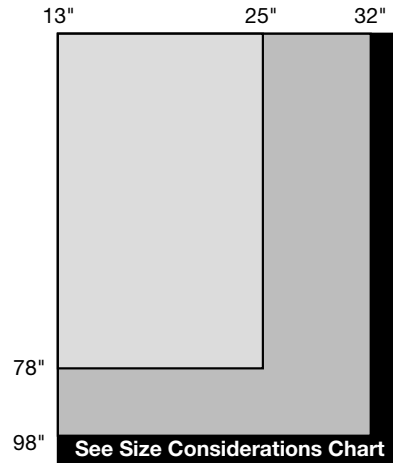

Size Considerations

Maximum Shade Size

Cordless Lift Shade Maximum Size

If Shade Width Is at Least (inches)	Maximum Height of Shade (inches)
13 but less than or equal to 19	60
19½ but less than or equal to 24	78
24½ but less than or equal to 31	98
For shades greater than 31", see size considerations charts	