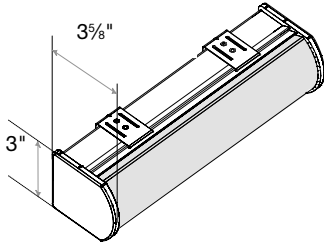

Medium Square Cassette Valance
1 3/4" Minimum Inside Mount

Large Square Cassette Valance
1 3/4" Minimum Inside Mount

Small Round Cassette Valance
1 3/8" Minimum Inside Mount

Medium Round Cassette Valance
1 3/4" Minimum Inside Mount