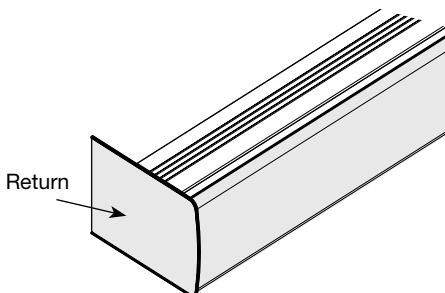

Contour Valance

- **For surcharge, see price charts**
- A contoured PVC valance is available for all shades
- Spline and returns are color coordinated
- Custom length returns are available from 2" to 5¼"
- The contour valance is not available with the Dual Shade or reverse roll
- Maximum width of the contour valance depends on the maximum width of the chosen fabric and if the fabric can be rotated
- A valance only option is available for select lift systems; single valance is available up to 144" in width to cover multiple shades with a single valance
- Valance fabric is not oriented to the shade fabric (e.g., on a patterned fabric, the pattern of the shade fabric and that of the valance fabric will **not** necessarily align)

NOTE: Returns can be trimmed to desired length with scissors or a utility knife.

Not available for railroading on contour valances: Tahoe BO, Tahoe LF, Kyoto, Fiji BO, Fiji LF, Andes, EcoLiving, Boyden, Candid, SafeElements, EnviroStyle, Acadia BO, Acadia LF, Harbor, Santina, Cascade