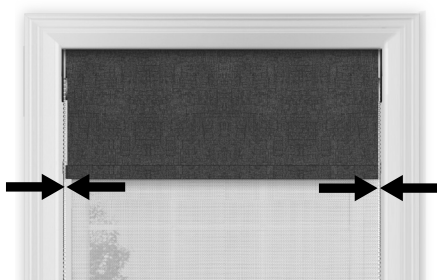

Inside Mount Light Gap
(Refer to light gap chart.)

		Standard Roll	Reverse Roll	Left Control	Right Control	Motorized Lift
No Cassette	Front shade		•	•	•	•
	Back shade	•	•	•	•	•
Large Cassette	Front shade	•		•	•	
	Back shade	•		•	•	

To Price Your Order for Dual Shade

1. Select front shade control type (Enclosed Loop, Continuous Loop, or motorized lift), size, color, and options.
2. Select back shade control type (Enclosed Loop, Continuous Loop, or motorized lift), size, color, and options.
3. Add the front shade with options and the back shade with options.
4. If desired, add large cassette.
5. Add the dual shade surcharge (see price charts for dual shades).