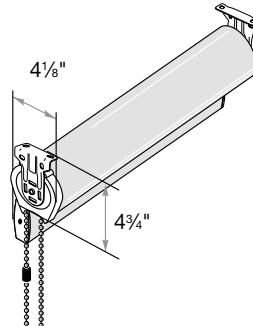

No Valance*
4 1/8" Minimum Inside/Top Mount