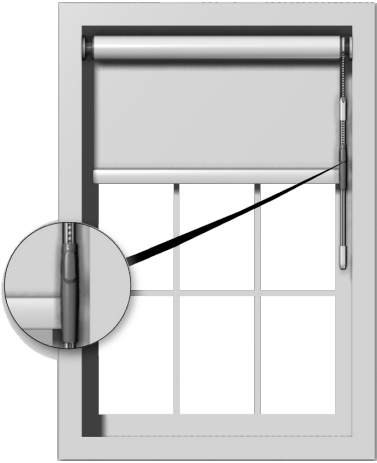

Options

Enclosed Loop Lift (Canada ONLY)

- **No charge**
- Spring idle end standard; stationary idle end available
- Beaded chain and clutch system makes raising and lowering shade easy
- Chain and Enclosed Loop Cover length depend on finished shade height. Customer can request a longer Enclosed Loop Cover at time of order
- Four clutch sizes depending on shade size
- Beaded chain remains at same length, regardless of shade position
  - Raise the shade by moving the plastic grip toward the top of the window, then hold down the up-arrow button, while simultaneously pulling the grip down. Once you are at the bottom, release the button, reset the grip at the top, and repeat until your shade is at the desired height. To lower the shade, hold the down-arrow button and follow the same instructions
- Enclosed Loop Cover colors are selectable (white, cream, gray)
- Choose left or right chain location
- Optional fabric wrapped square or round cassette valance, flat valance or wood cornice
- Outside mount is recommended for maximum light control