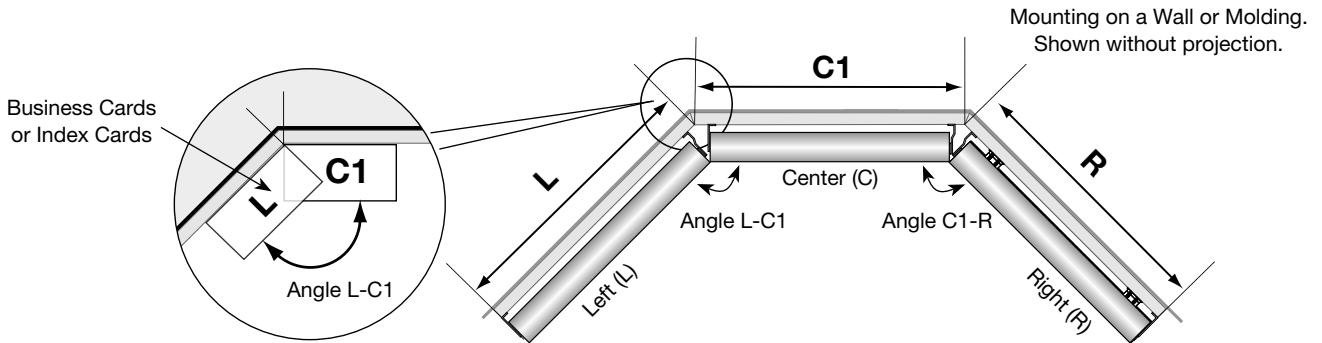

Measuring Information: Three-Sided Bay Window

Measure:

1. **L and R:** Width of each side window from the corners on the mounting surface to the point you would like to cover.
2. **C1:** Width of the center window on the mounting surface from corner to corner.

1. **Angle L-C1:** Angle between the (L) and (C1) windows.
2. **Angle C1-R:** Angle between the (C1) and (R) windows.
3. **Projection:** If needed: The depth of the trim or molding the shade will be mounted above.